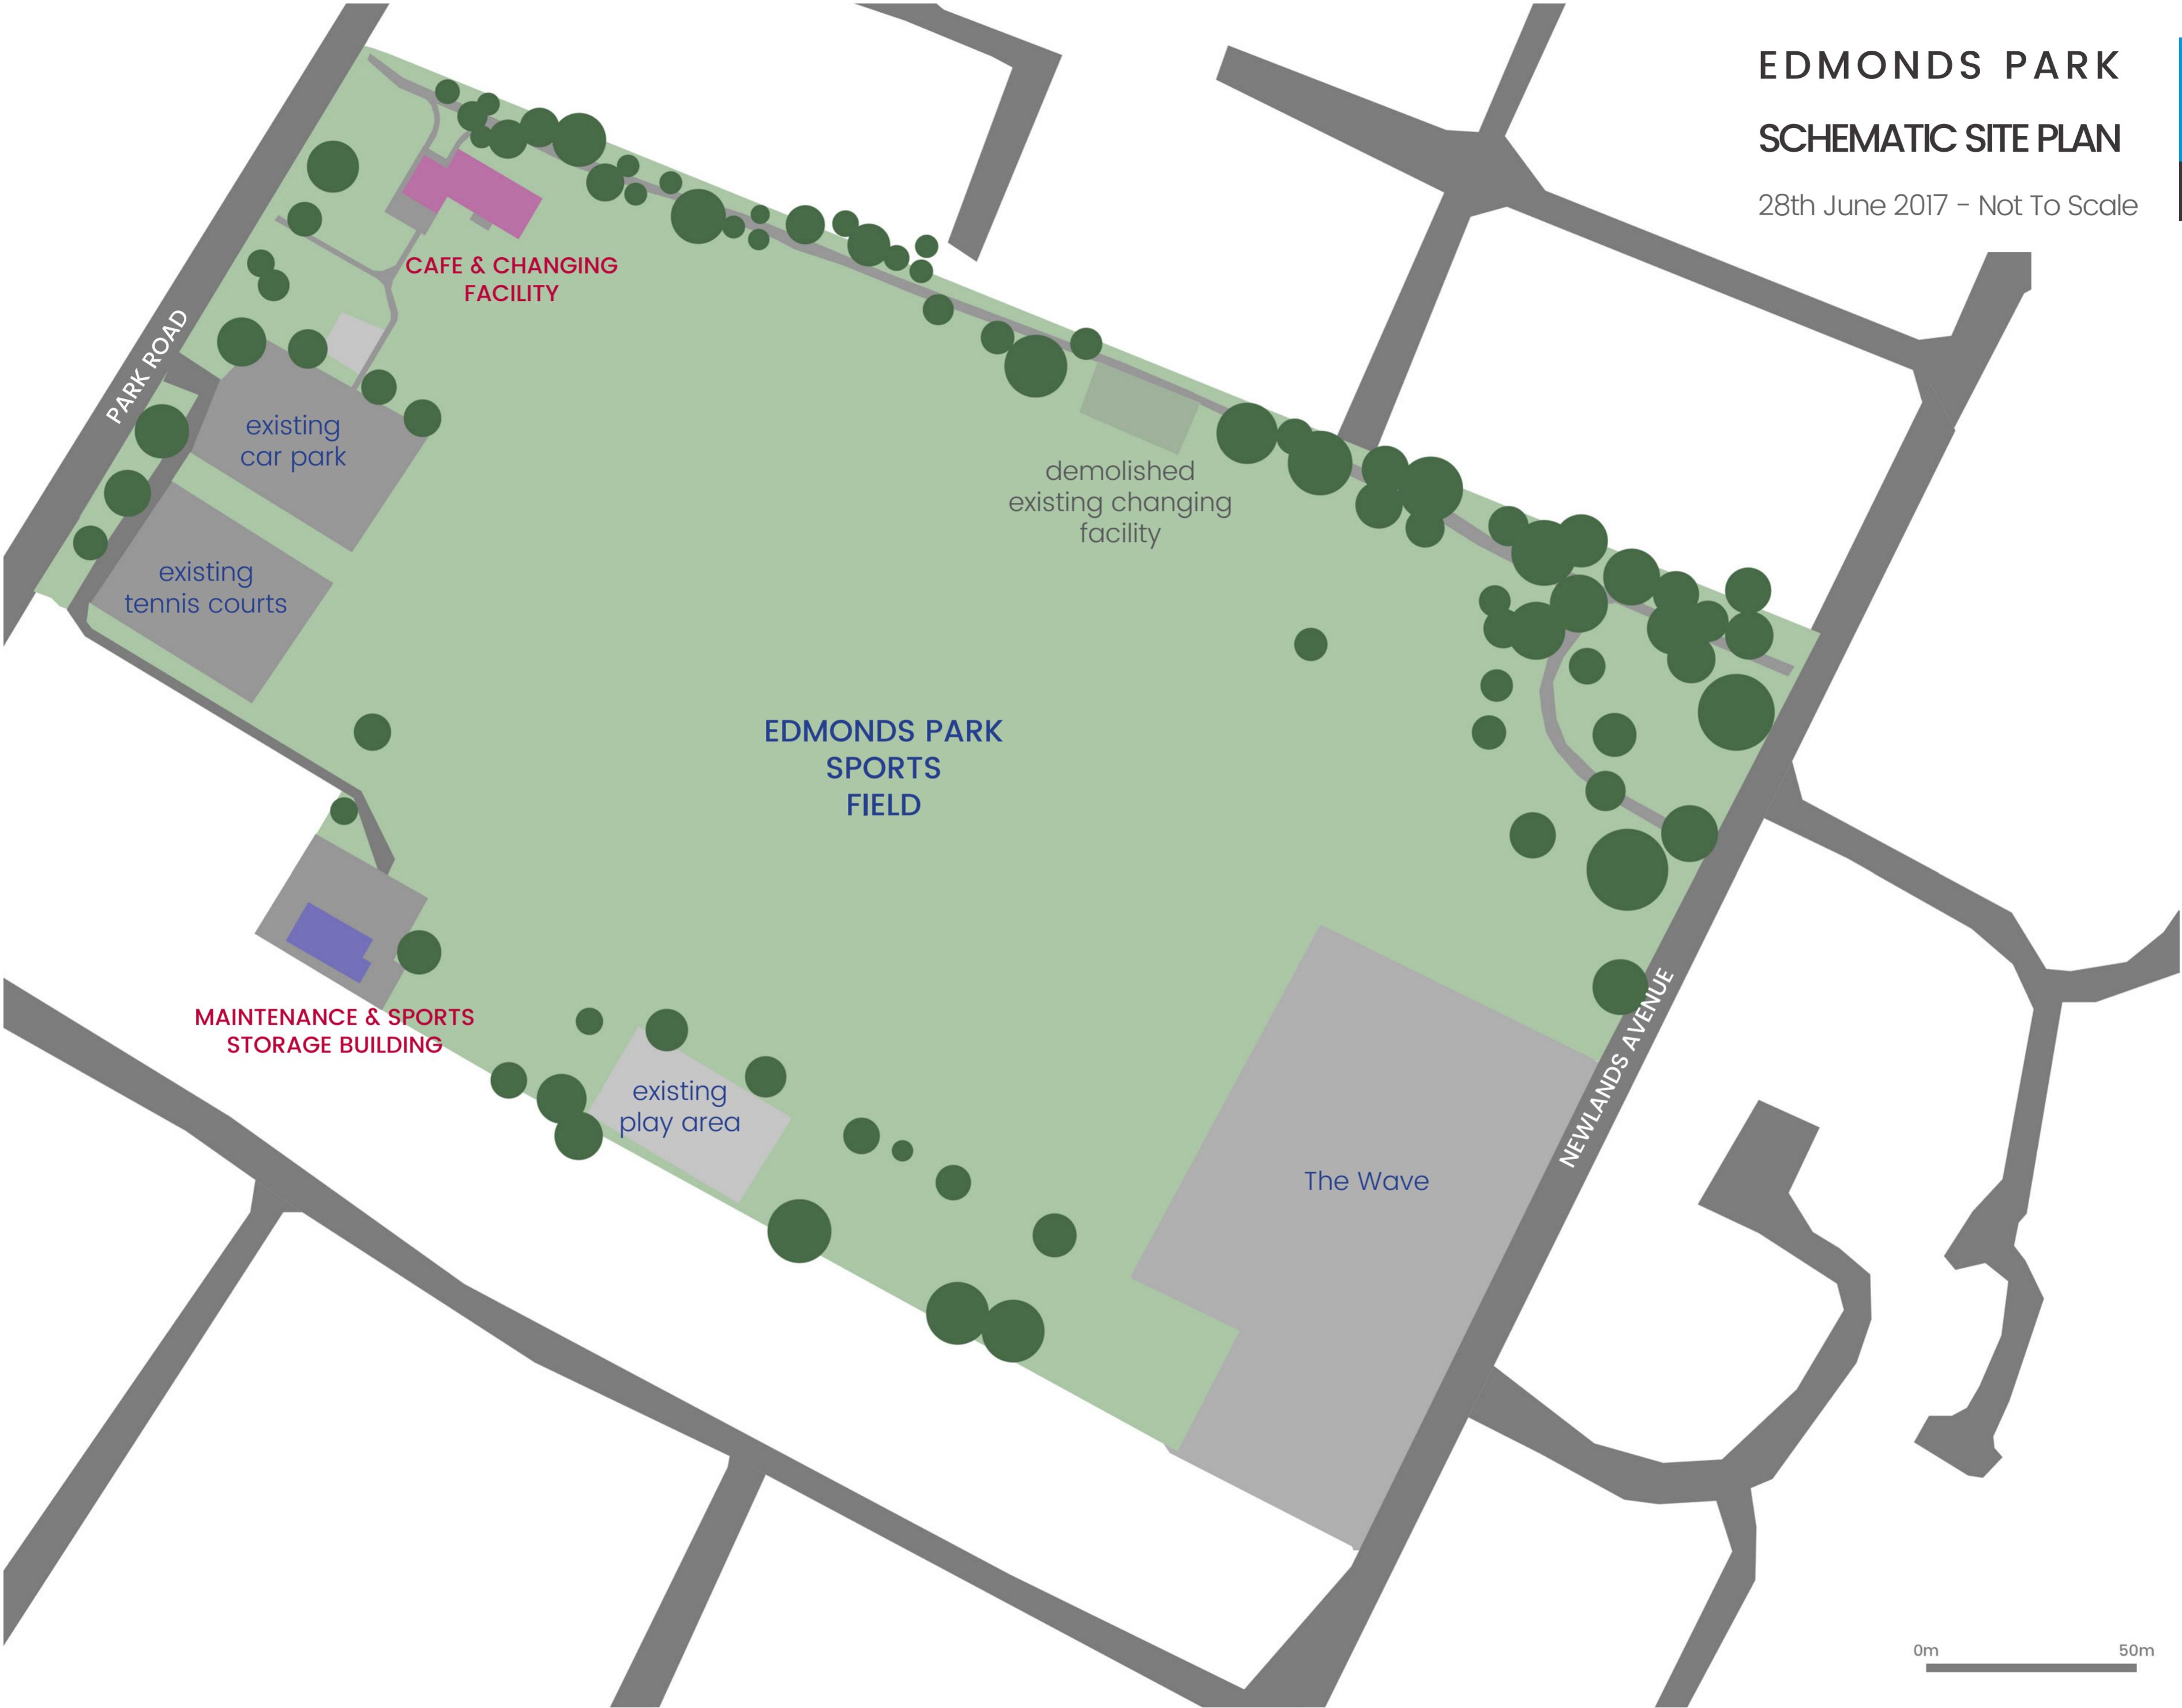

EDMONDS PARK
SCHEMATIC SITE PLAN

28th June 2017 - Not To Scale

0m 50m